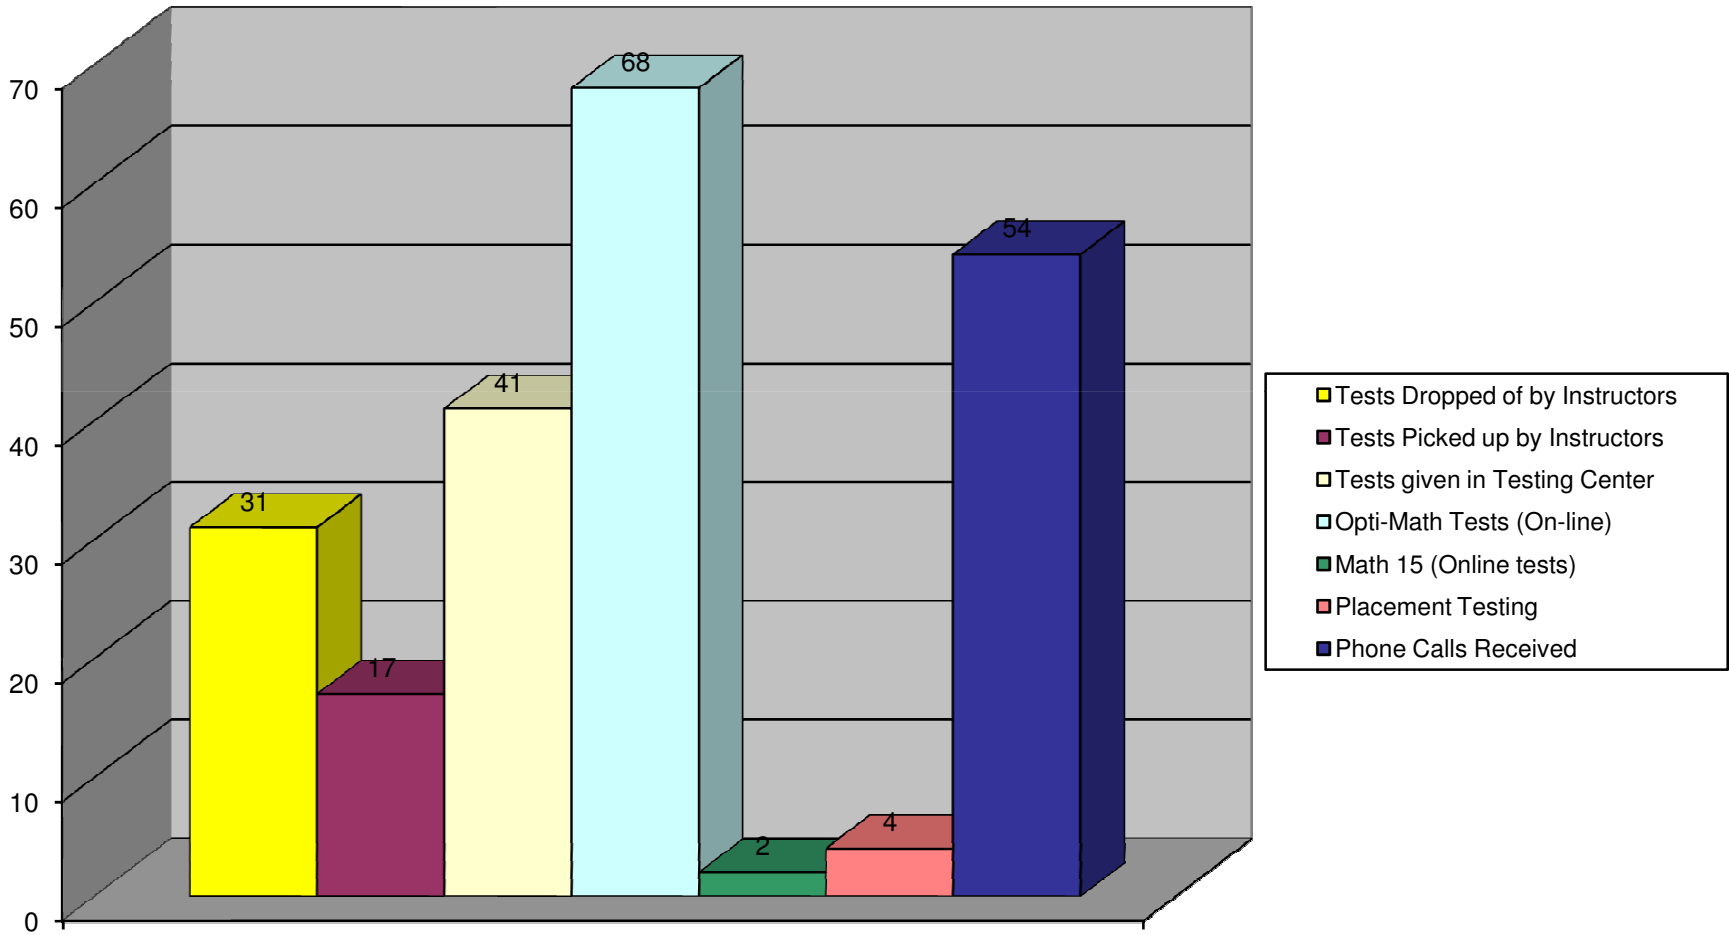

**Services Rendered in the Academic Support Center During Evening Hours  
5:00 p.m. to 9:00 p.m.**

1  
The Above Statistics Reflect Eight Weeks