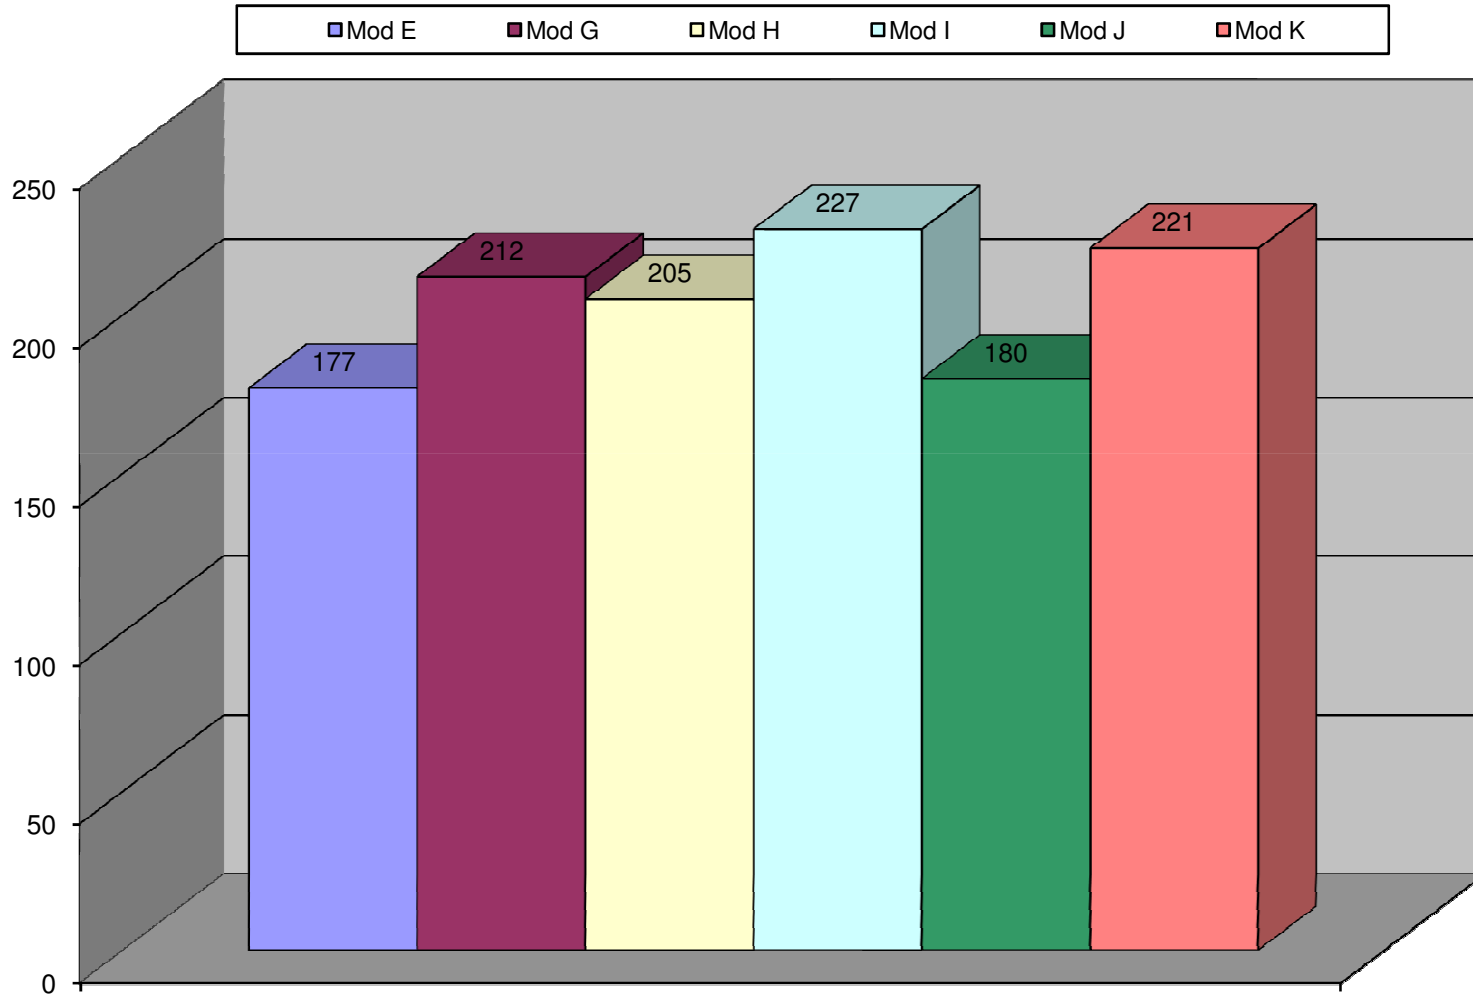

Academic Support Center: Spring 2008

1
Individual Module Use: Spring Semester 2008