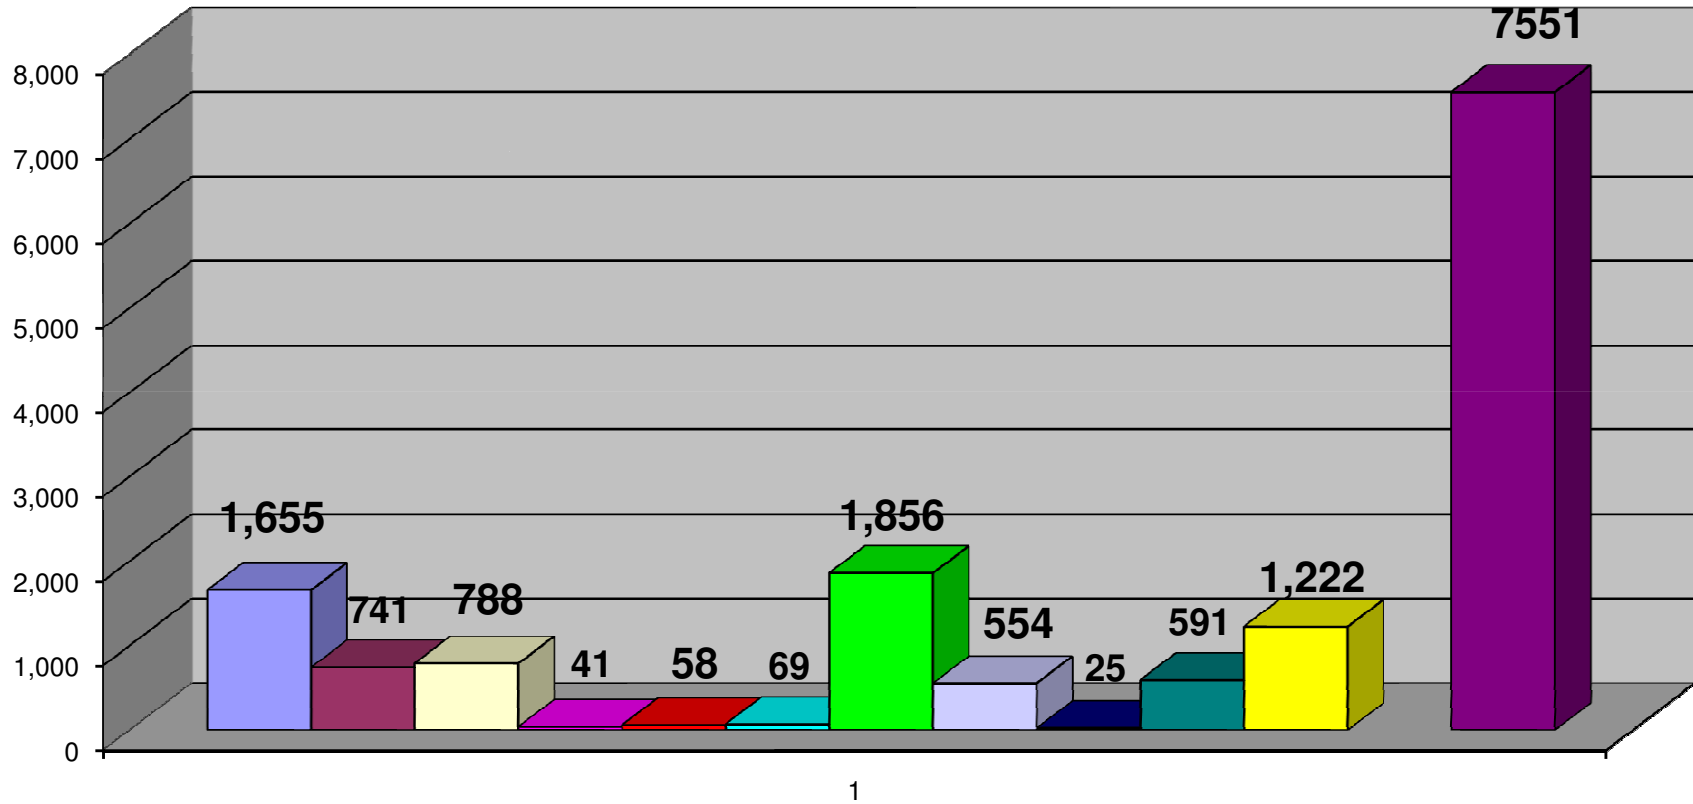

# Academic Support Center: Spring 2008 Total Services Performed in ASC

- |  |   |  |
|--|---|--|
| ■ Tests Admin. in Testing Center         | ■ DSPS Testing Accommodations             | □ Test Drop-offs Made by Instructors     |
| ■ Ability-to-Benefit Tests Administered  | ■ GED Tests Administered                  | ■ Tests Proctored for Other Institutions |
| ■ Assessment Tests Administered          | □ Opti-Math : Math 25, 30 & 120           | ■ Math 15: On-Line (Blackboard)          |
| ■ Tutoring Sessions                      | ■ Module Appointments for Tests/ Studying | ■  |
| ■ Total Services Performed in ASC Sp '08 |   |  |