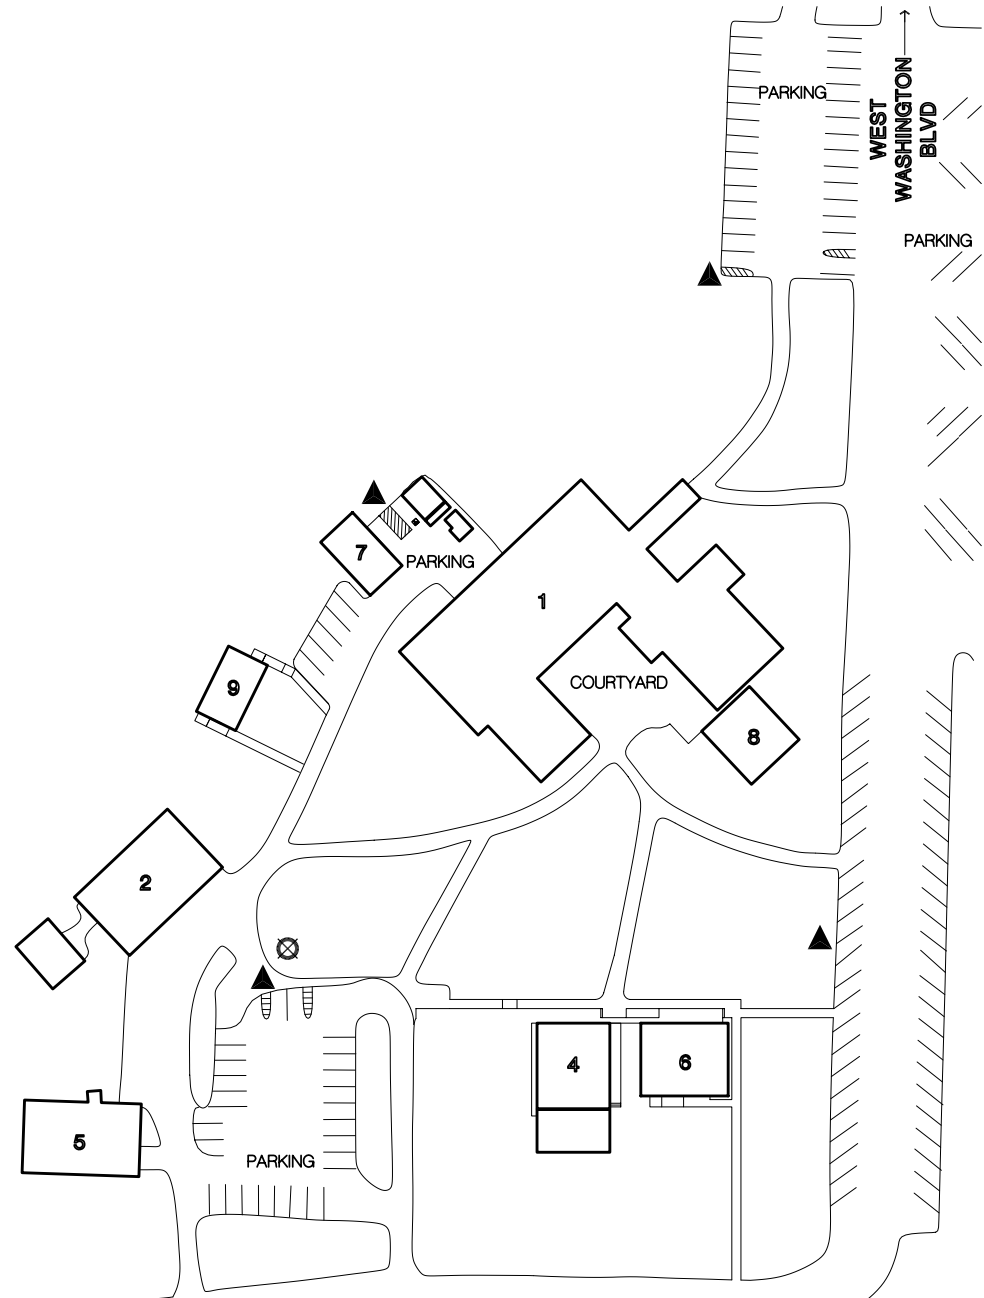

# LEGEND

- 1. DEL NORTE MAIN BUILDING- DM
- 2. DEL NORTE ART BUILDING- DA
- 4. DEL NORTE HEALTH SERVICES BUILDING- DN
- 5. DEL NORTE GARAGE- DG
- 6. DEL NORTE COMPUTER CENTER- DC
- 7. DEL NORTE INST. OFFICE BUILDING- DE
- 8. DEL NORTE DISABILITY RESOURCE CENTER- DR
- 9. DEL NORTE STUDENT CENTER- DS
- 20. DEL NORTE CHILD DEVELOPMENT CENTER- DCDC

ACCESSIBLE PARKING ▲  
 TOBACCO USE/ SMOKING IN DESIGNATED AREAS AND ALL PARKING LOTS ONLY ☒

**College of the Redwoods**  
**Del Norte Campus**  
 883 W. Washington Blvd.  
 Crescent City, CA 95531

SMALL AVE.