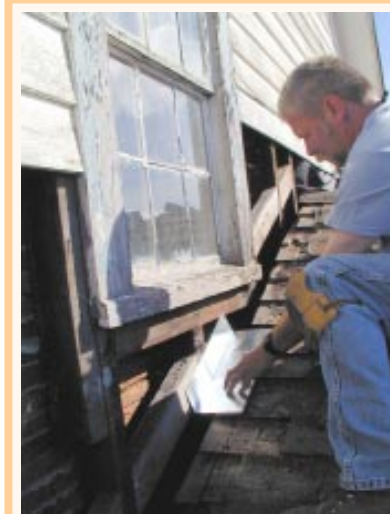

Campton Ranch – c. 1890 Fortuna, CA

West elevation – Through time, additions change the original footprint.

Window restoration

Southeast elevation – Most windows, including entry sidelights need re-glazing.

Current HPRT project.

In Fall 2000, the ranch was offered to use as a classroom lab. Students are in the process of weatherization strategies and historical research to develop a preservation plan.

Roof/wall flashing installation and weatherization