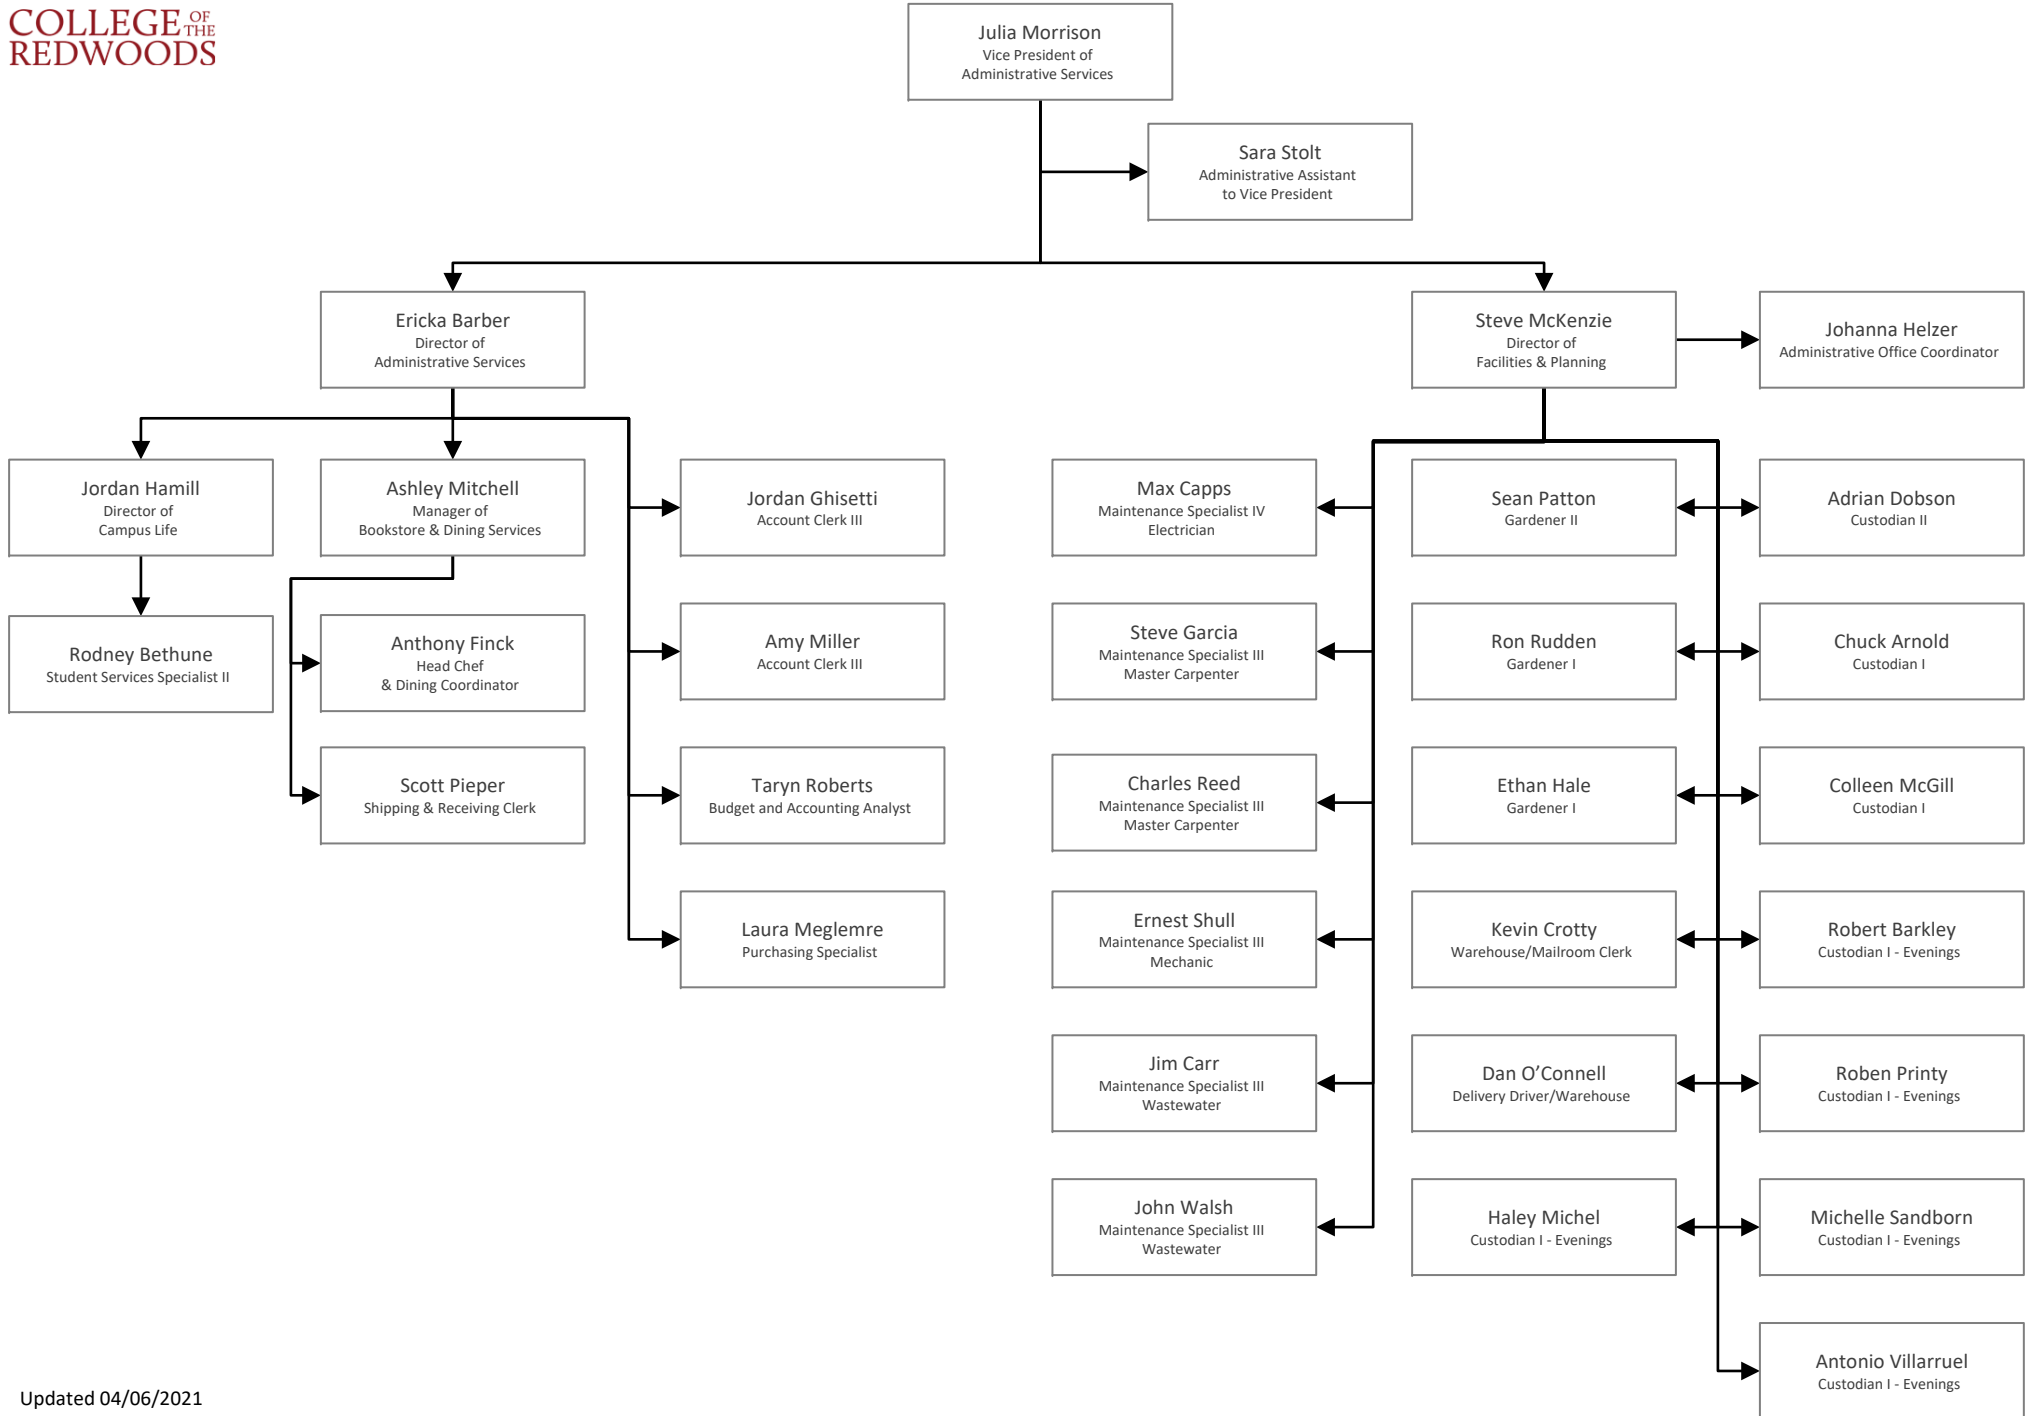

# President/Superintendent Organizational Chart

**Leadership Team  
Organizational Chart**

**Board of Trustees**  
 Danny Kelley – Board President  
 Carol Matthews – Board Vice President  
 Richard Dorn – Board Clerk  
 Sally Biggin  
 Tracy Coppini  
 Dr. Colleen Mullery  
 Rebecca Robertson

**Dr. Keith Flamer**  
 President/  
 Superintendent

# Administrative Services Organizational Chart

# Del Norte Education Center Organizational Chart