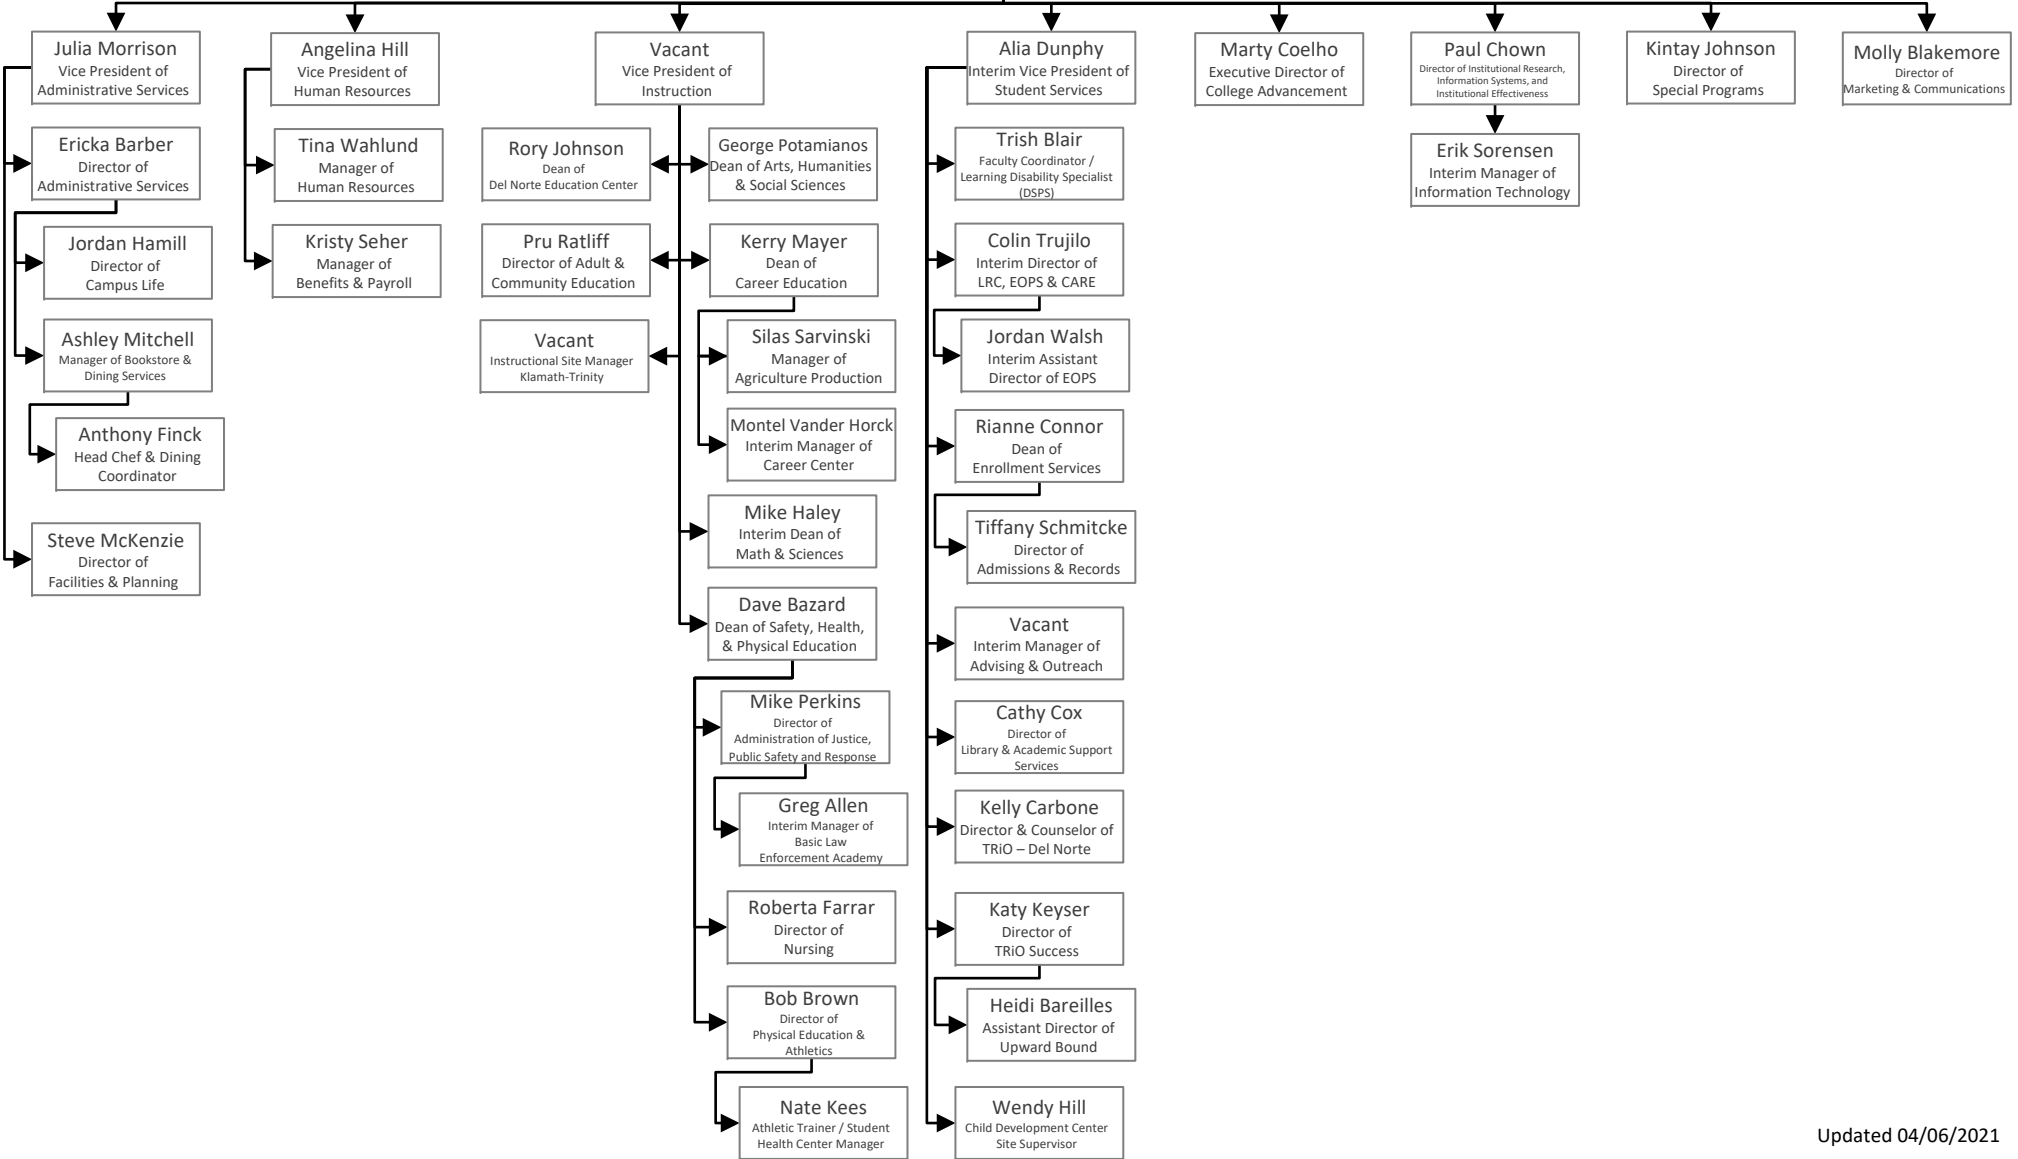

# President/Superintendent Organizational Chart

**Leadership Team  
Organizational Chart**

**Board of Trustees**  
 Danny Kelley – Board President  
 Carol Matthews – Board Vice President  
 Richard Dorn – Board Clerk  
 Sally Biggin  
 Tracy Coppini  
 Dr. Colleen Mullery  
 Rebecca Robertson

**Dr. Keith Flamer**  
 President/  
 Superintendent

# Administrative Services Organizational Chart