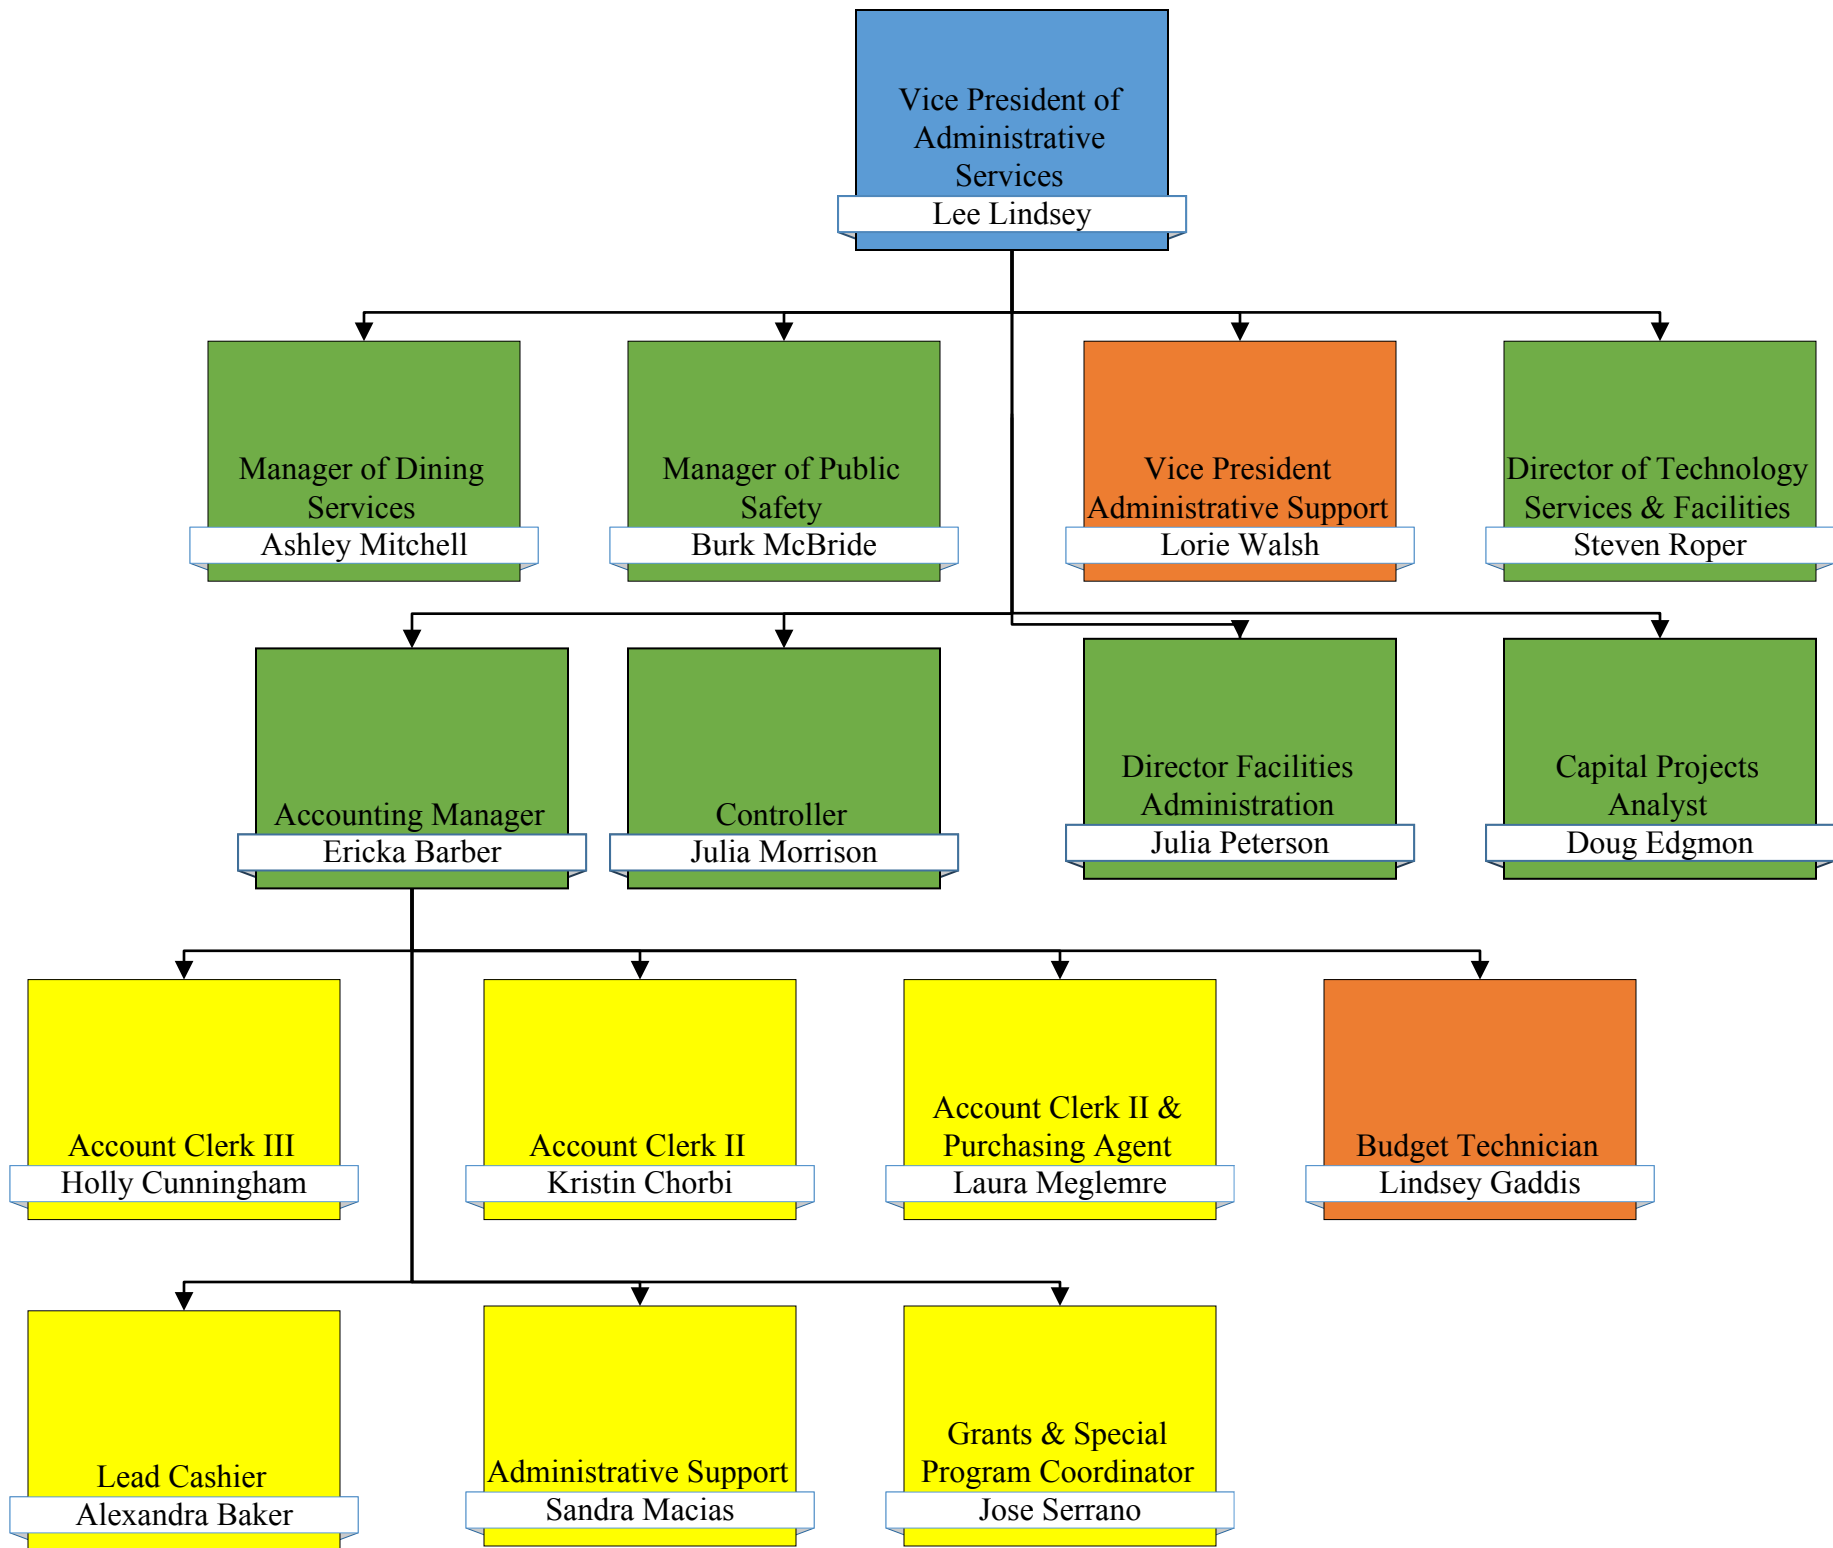

KEY:

President

Cabinet Members

Deans/Directors/
Managers

Confidentials

Classified

Faculty

Executive Director of
College Advancement

Marty Coelho

Web Master

Brian Van Pelt

Graphic Artist

Erin Jones

Communication &
Marketing
Administrative
Assistant

Jesse Weidel

Scholarship
Coordinator

Meggan Smith

Foundation
Administrative Support

Vacant