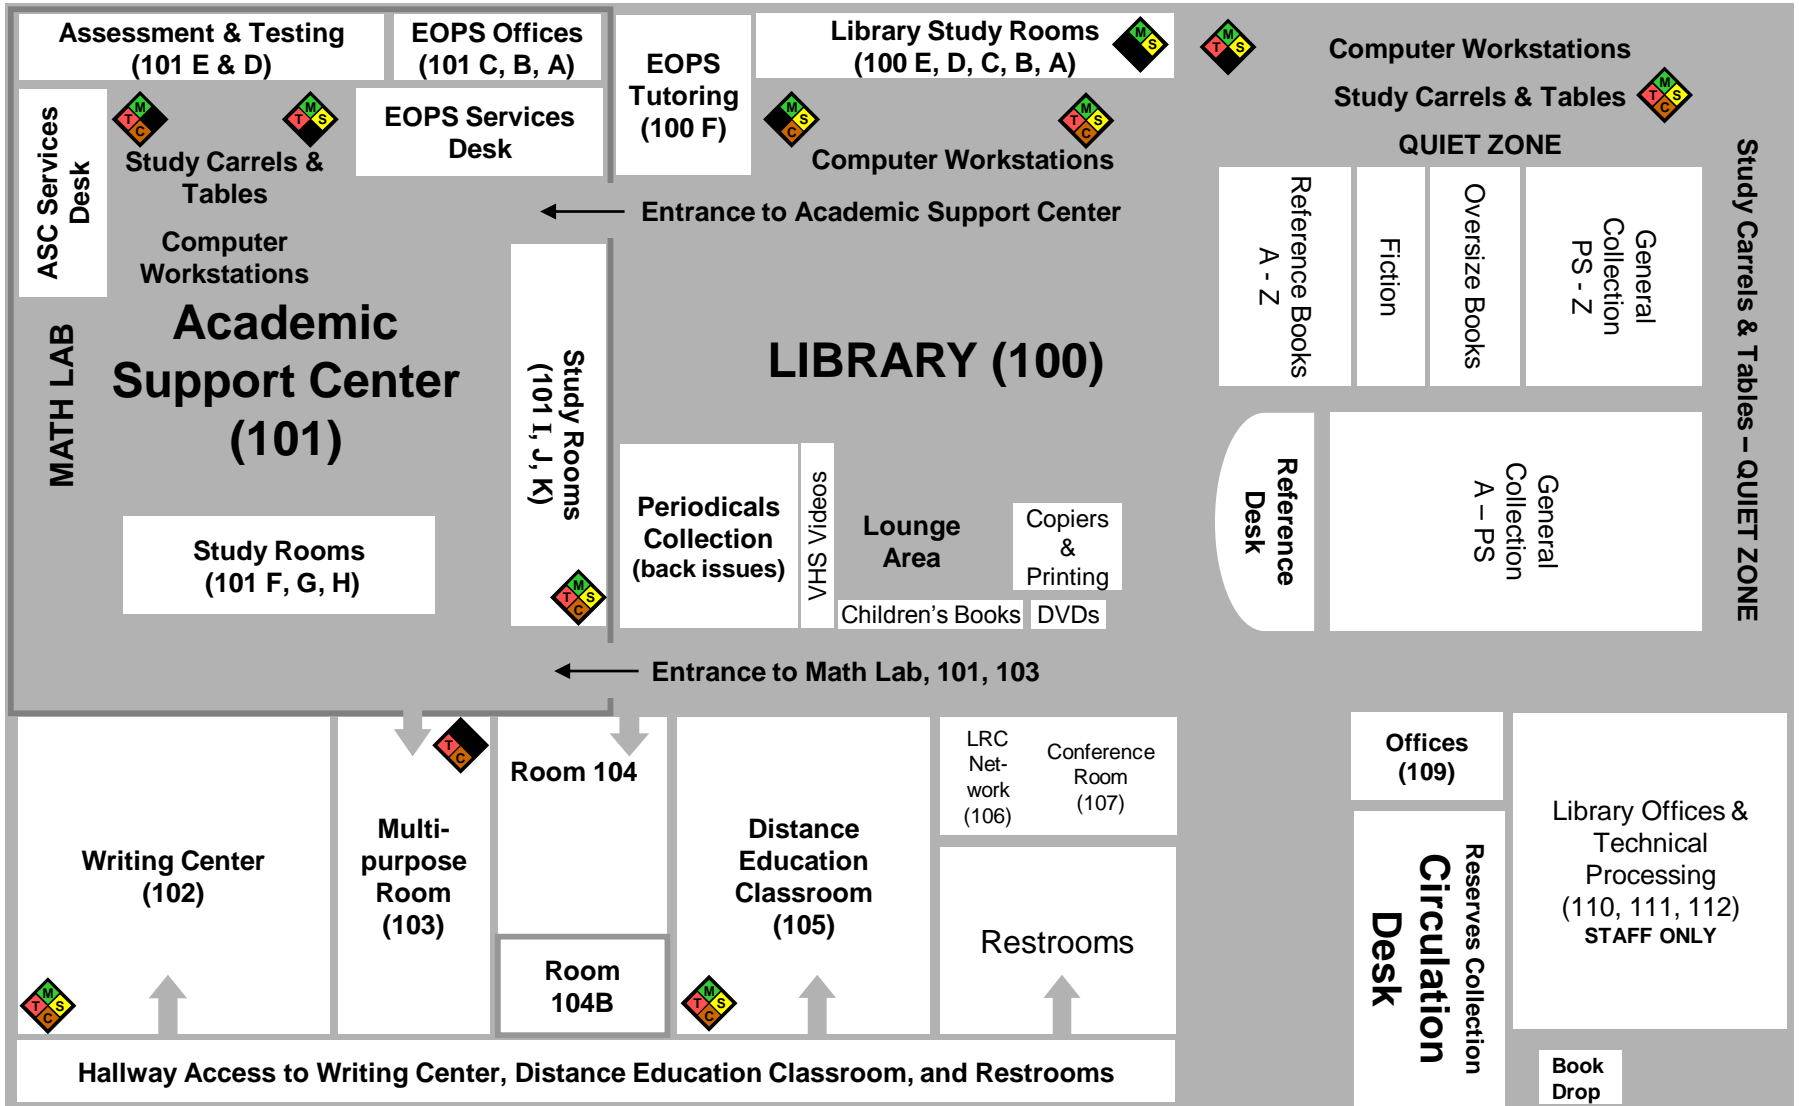

LRC @ CR : Learning Resource Center at College of the Redwoods Eureka Campus

Accessible Computer Stations

Legend: Accessible Computer Station Location

	M Station has a Large Screen Monitor	S Station has a Scanner
	T Station has an Electric Height Adjustable Table	C Station has a CCTV

Entrance

Accessible Computer Login (no longer required in some areas)
 Library: library-dsps ASC: asc-dsps Writing Center: writing-dsps
 No Password Required