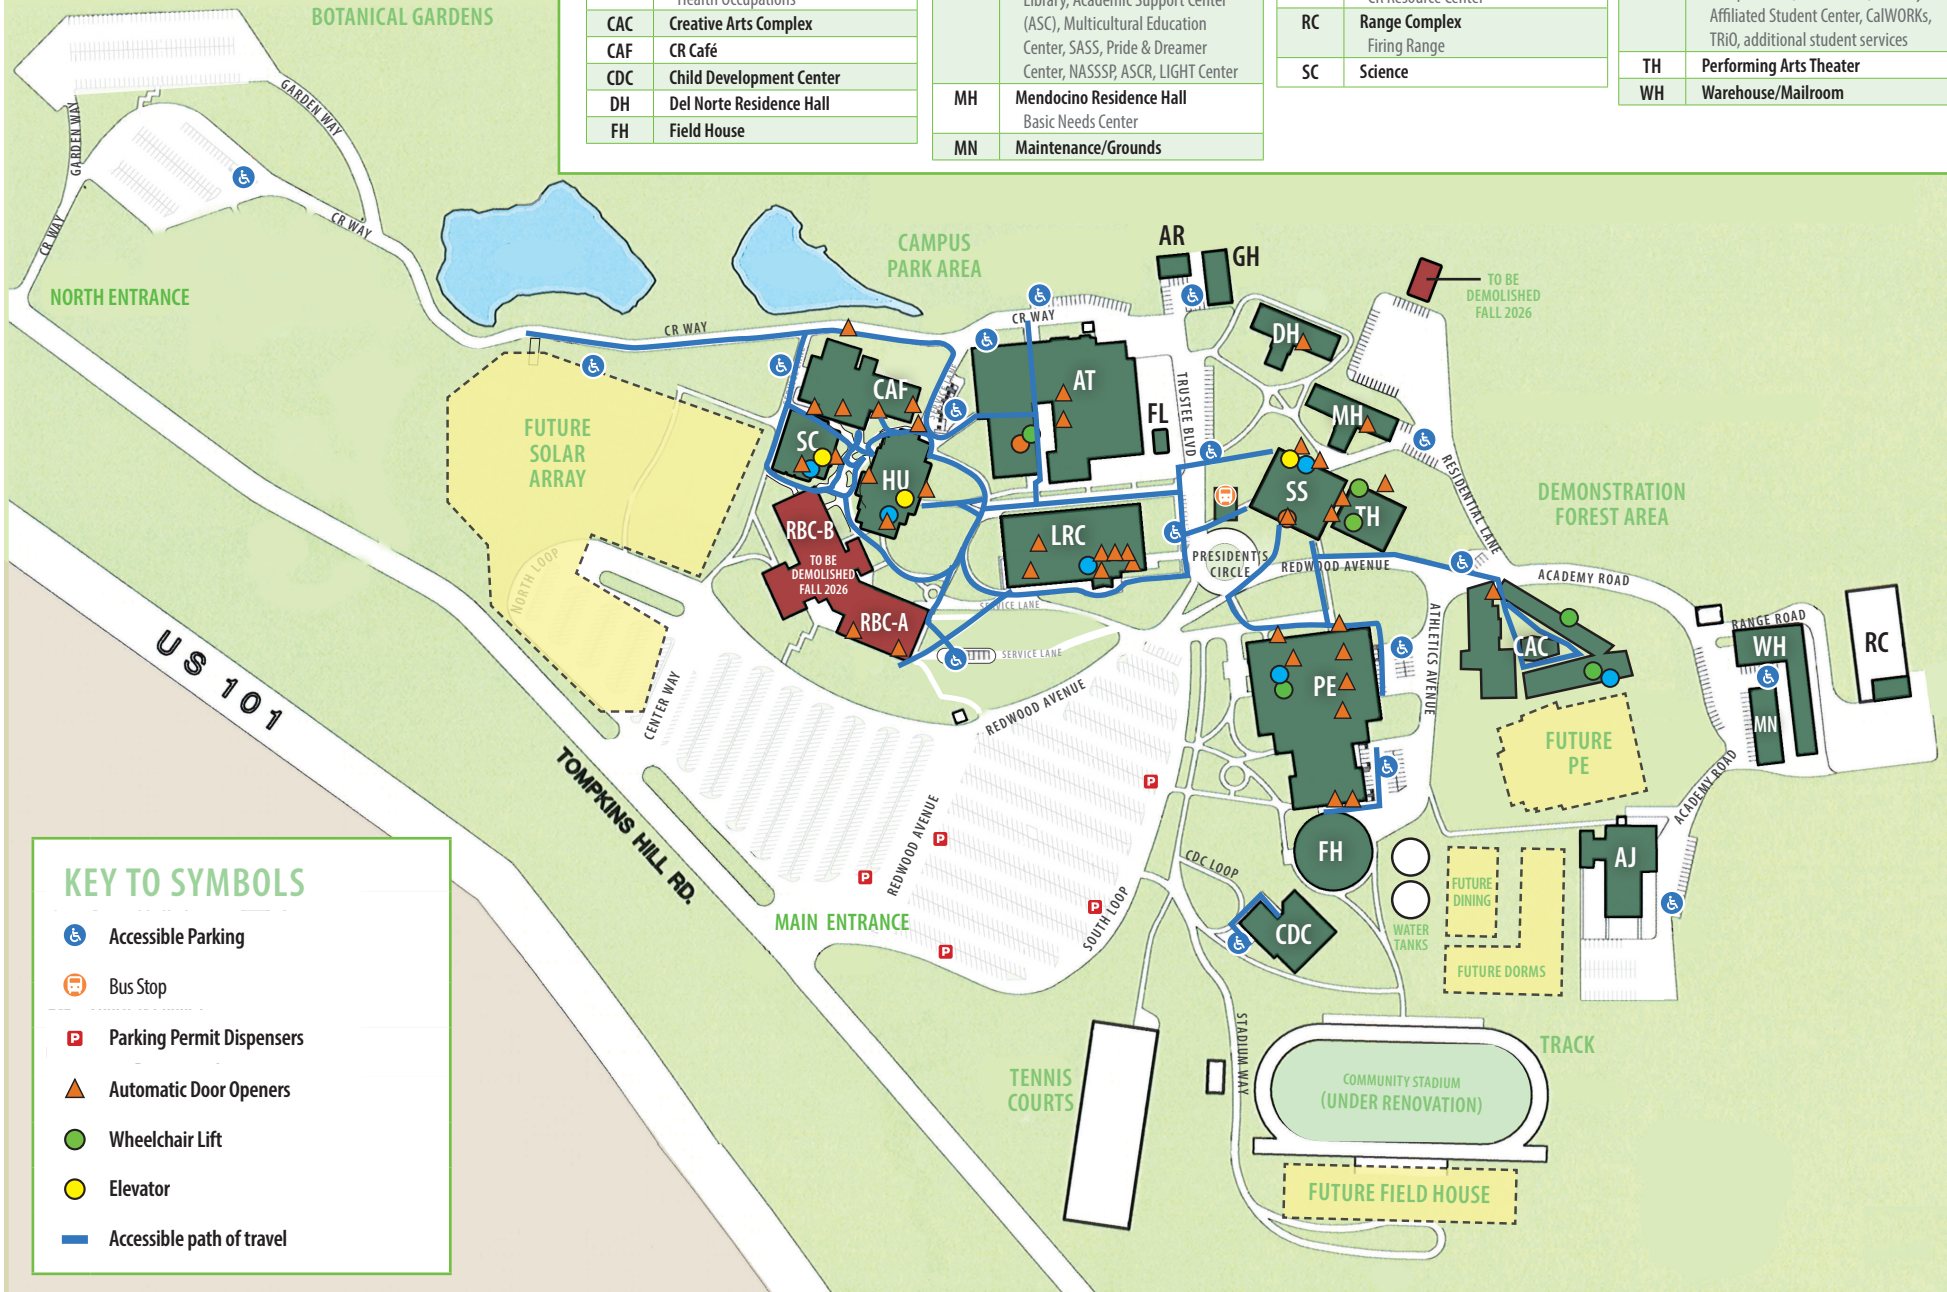

## ACCESSIBILITY MAP

### BUILDING LEGEND

AJ	Administration of Justice Public Safety Training Center, CRPD
AR	Academy of the Redwoods
AT	Applied Technology Health Occupations
CAC	Creative Arts Complex
CAF	CR Café
CDC	Child Development Center
DH	Del Norte Residence Hall
FH	Field House

FL	The Food Lab (Food Truck)
GH	Greenhouse
HU	Humanities
LRC	Learning Resource Center Library, Academic Support Center (ASC), Multicultural Education Center, SASS, Pride & Dreamer Center, NASSSP, ASCR, LIGHT Center
MH	Mendocino Residence Hall Basic Needs Center
MN	Maintenance/Grounds

### KEY TO SYMBOLS

- Accessible Parking
- Bus Stop
- Parking Permit Dispensers
- Automatic Door Openers
- Wheelchair Lift
- Elevator
- Accessible path of travel