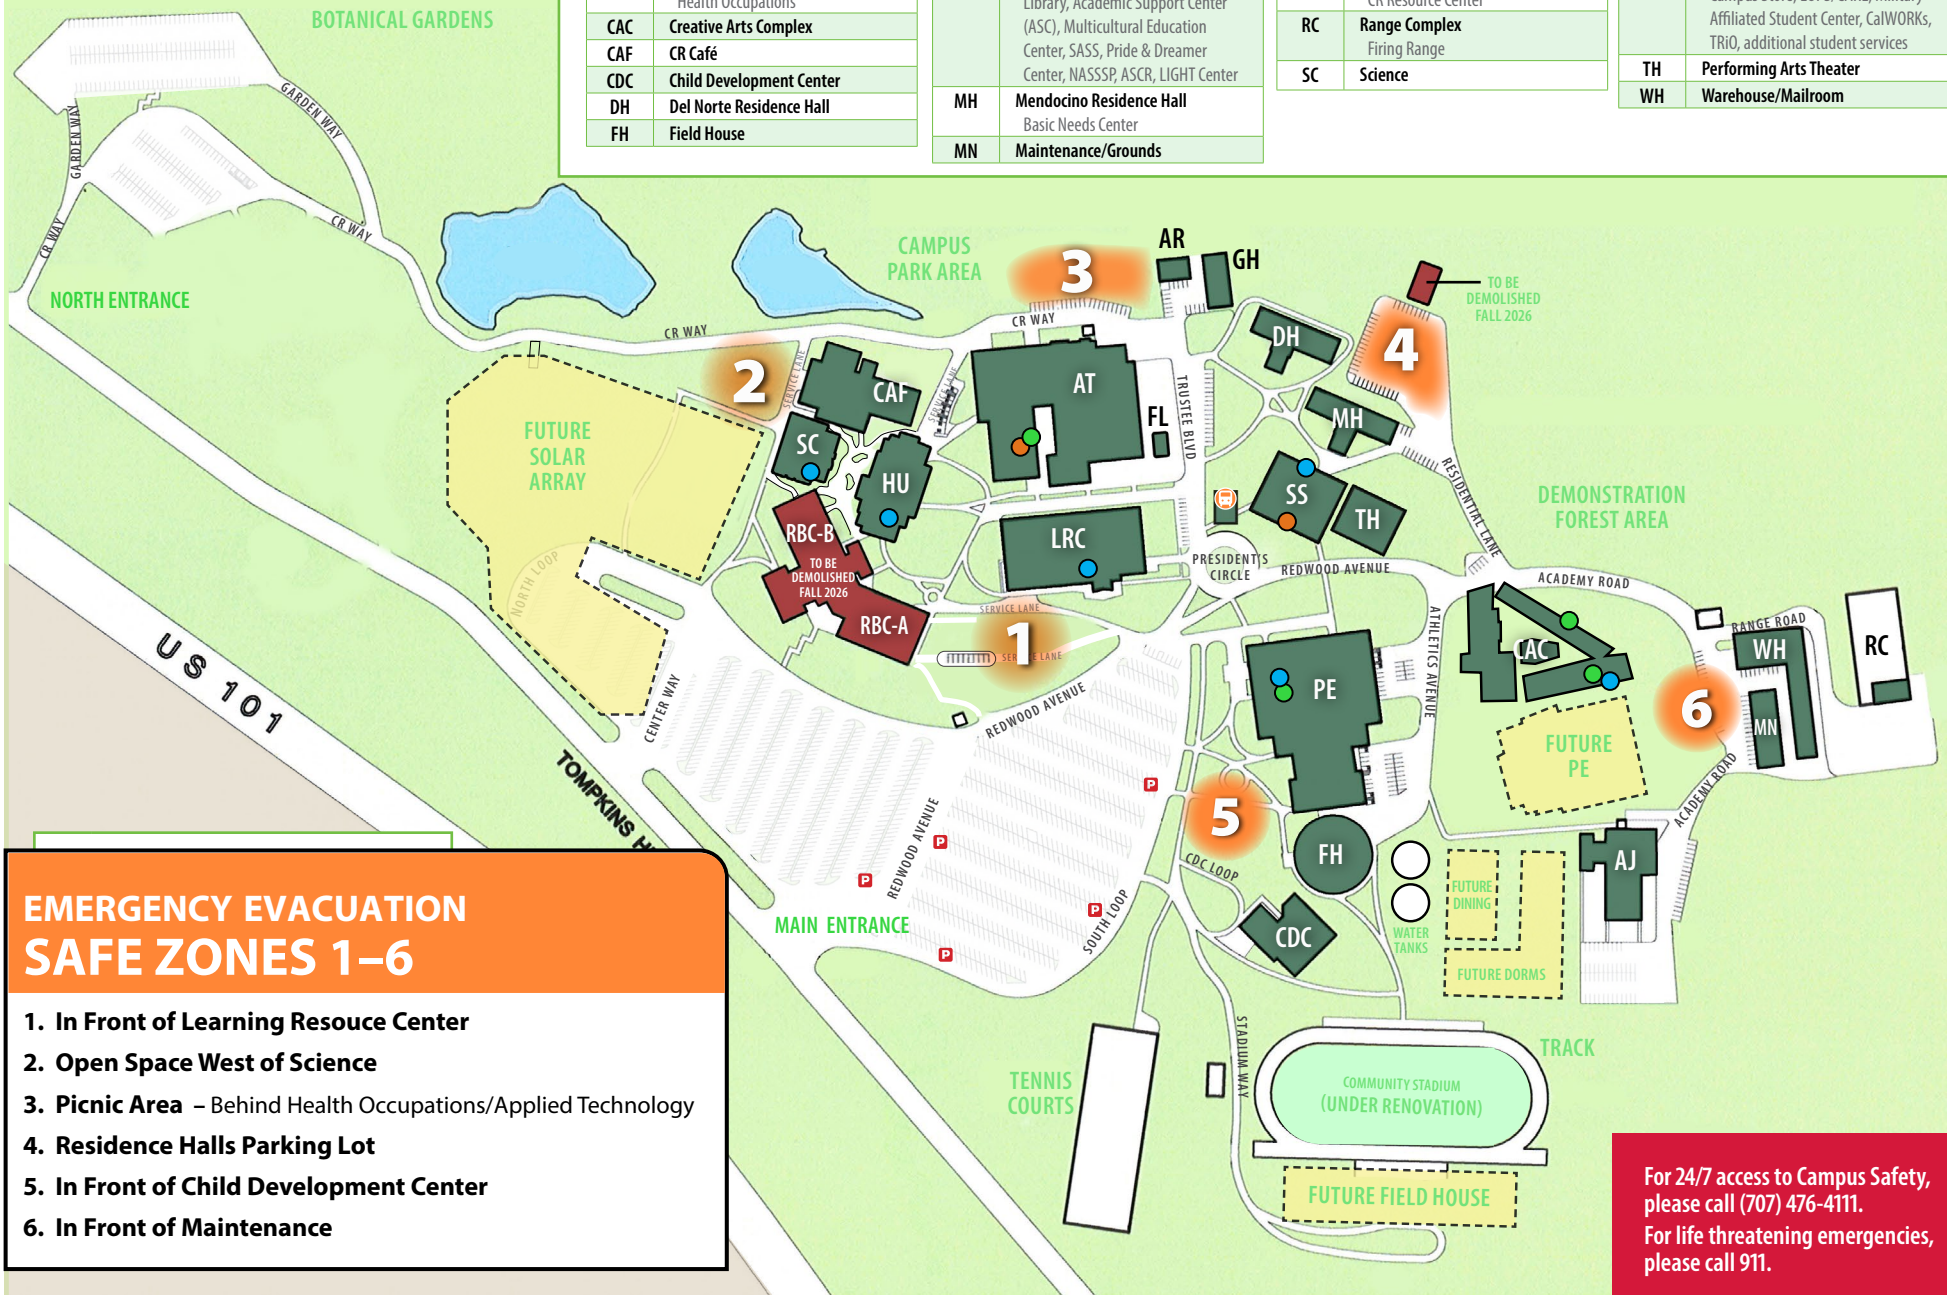

EMERGENCY MAP

BUILDING LEGEND

AJ	Administration of Justice Public Safety Training Center, CRPD
AR	Academy of the Redwoods
AT	Applied Technology Health Occupations
CAC	Creative Arts Complex
CAF	CR Café
CDC	Child Development Center
DH	Del Norte Residence Hall
FH	Field House

FL	The Food Lab (Food Truck)
GH	Greenhouse
HU	Humanities
LRC	Learning Resource Center Library, Academic Support Center (ASC), Multicultural Education Center, SASS, Pride & Dreamer Center, NASSSP, ASCR, LIGHT Center
MH	Mendocino Residence Hall Basic Needs Center
MN	Maintenance/Grounds

PE	Physical Education
RBC-A	Redwood Business Complex-A Campus Safety
RBC-B	Redwood Business Complex-B CR Resource Center
RC	Range Complex Firing Range
SC	Science

SS	Student Services/Administration Admissions, Business Office, Financial Aid, Counseling & Advising, Welcome Center, Career Center, Campus Store, EOPS/CARE, Military Affiliated Student Center, CalWORKS, TRIO, additional student services
TH	Performing Arts Theater
WH	Warehouse/Mailroom

EMERGENCY EVACUATION SAFE ZONES 1-6

1. In Front of Learning Resource Center
2. Open Space West of Science
3. Picnic Area – Behind Health Occupations/Applied Technology
4. Residence Halls Parking Lot
5. In Front of Child Development Center
6. In Front of Maintenance